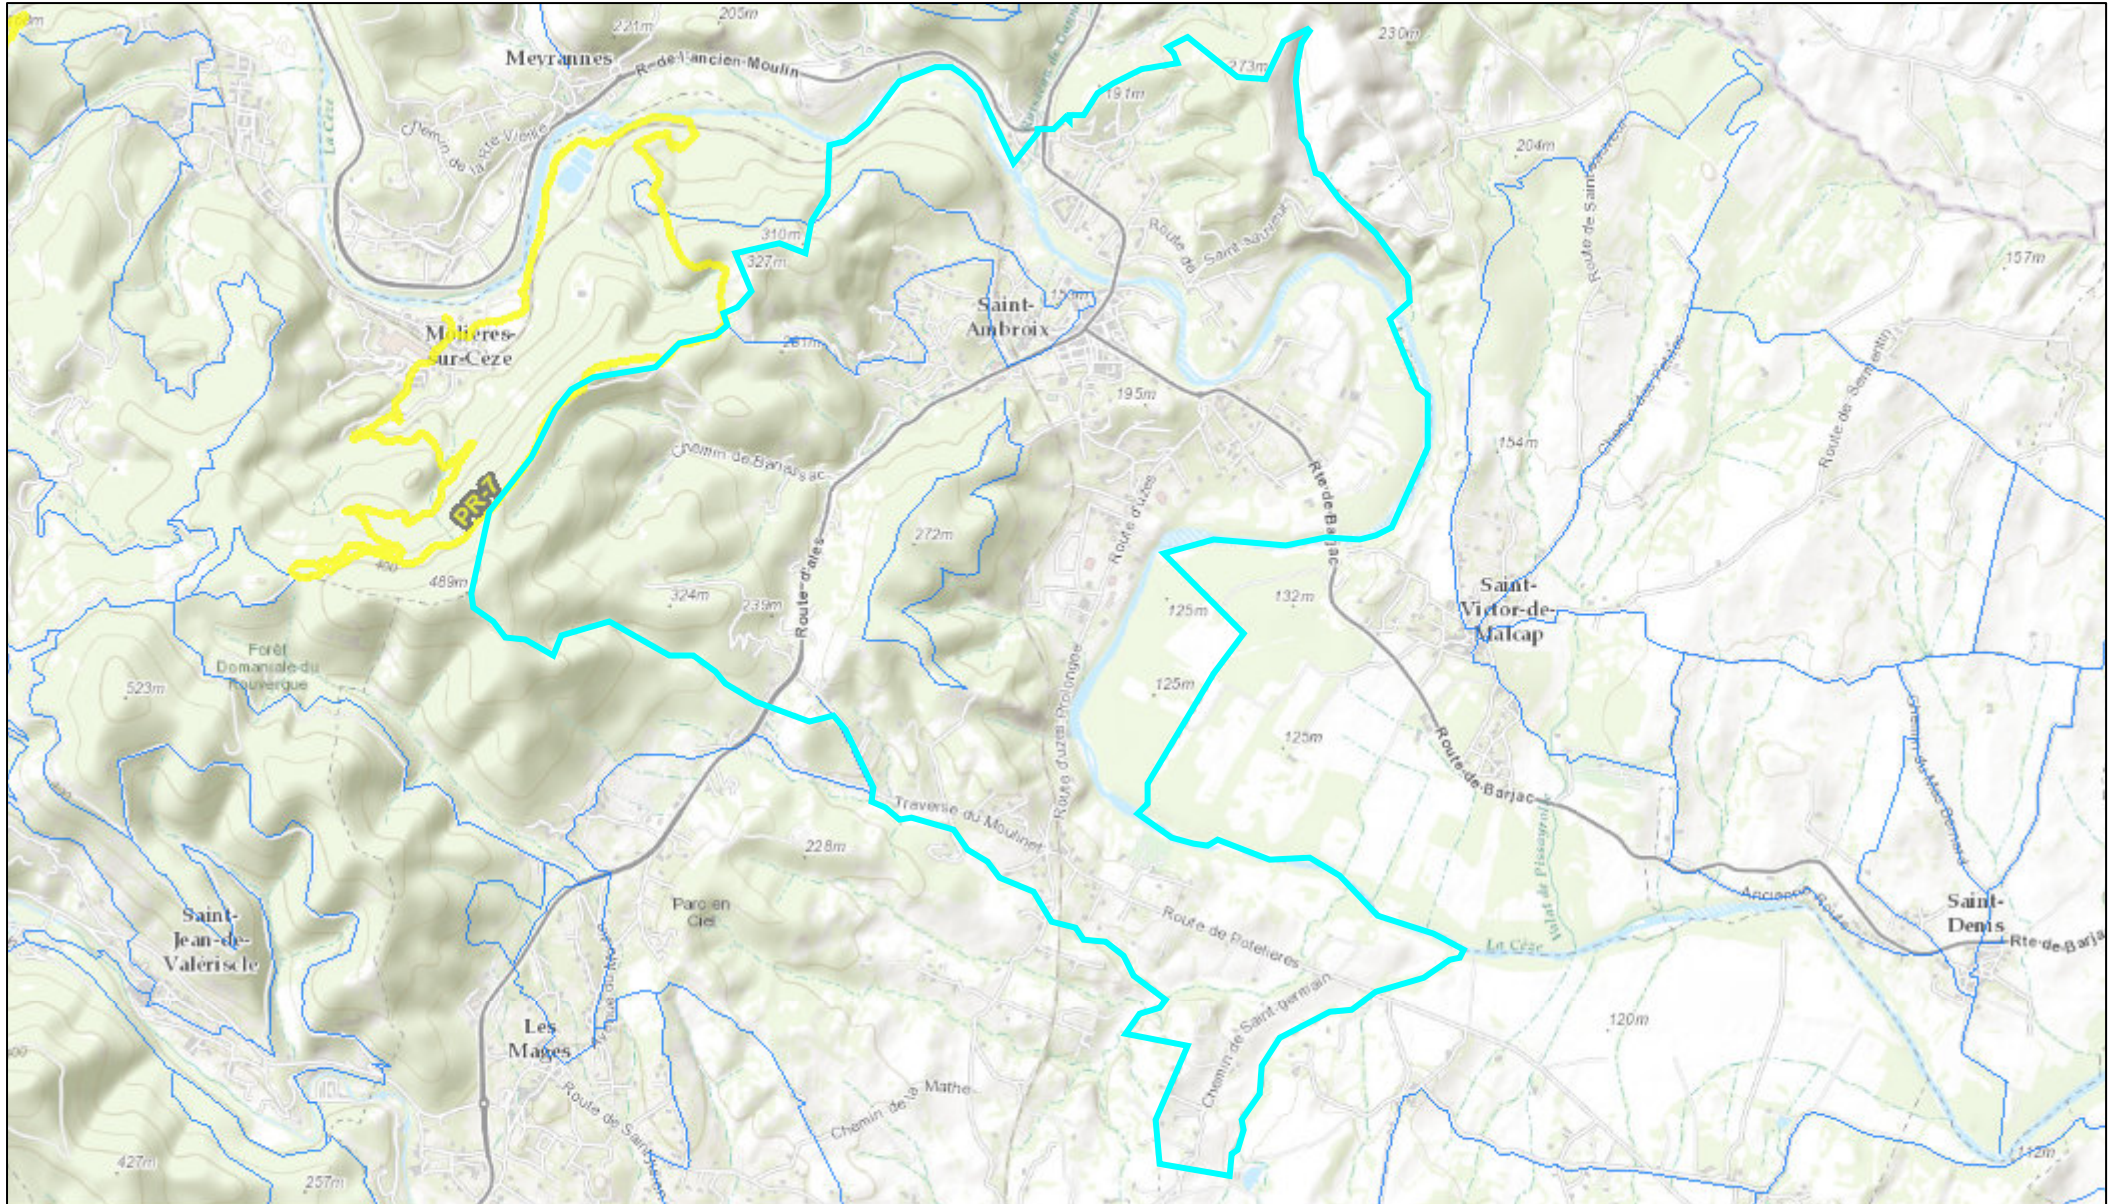

SAINT AMBROIX, PLAN DEPARTEMENTAL DES ESPACES, SITES ET ITINERAIRES

November 13, 2017

- Grande Randonnée
- Grande Randonnée de Pays
- Petite Randonnée
- Initiatives locales

Sources: Esri, HERE, DeLorme, Intermap, increment P Corp., GEBCO, USGS, FAO, NPS, NRCAN, GeoBase, IGN, Kadaster NL, Ordnance Survey, Esri Japan, METI, Esri China (Hong Kong), swisstopo, MapmyIndia, © OpenStreetMap contributors, and the GIS User Community